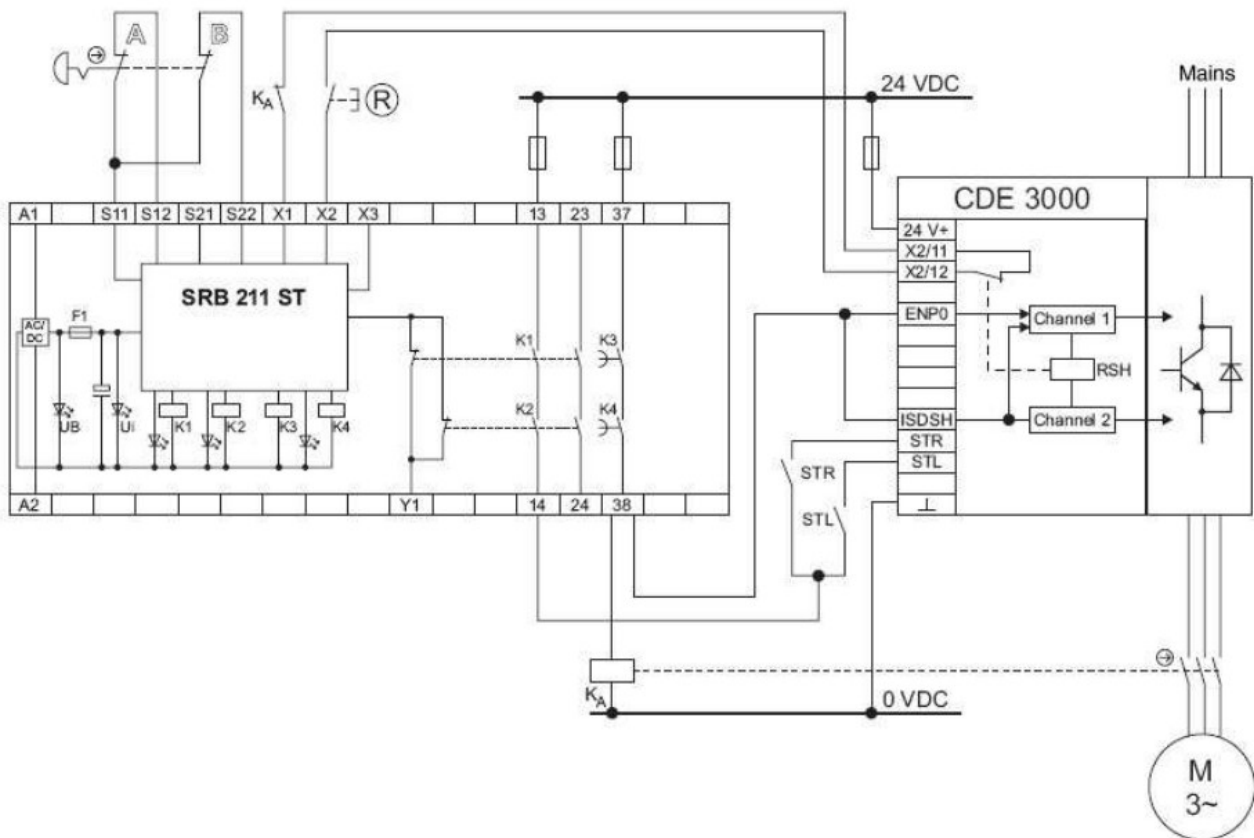

## Two-channel emergency off/emergency stop circuit EN 418/ EN 60947-5-5 with stop category 1 to EN 60204-1

## Two-channel emergency off/emergency stop circuit EN 418/ EN 60947-5-5 with stop category 1 to EN 60204-1 and cross-circuit detection