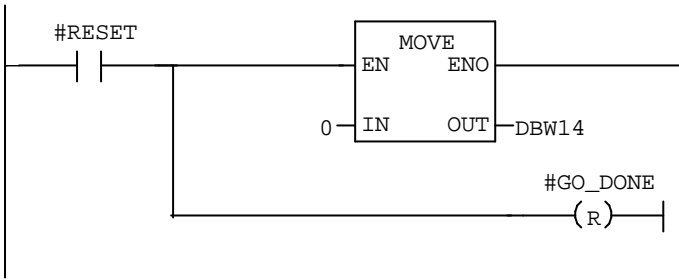

FB1 - <offline>

" "

Name: Family:
Author: Version: 0.1
 Block version: 2
Time stamp Code: 15-08-2001 14:25:12
Interface: 15-08-2001 14:22:54
Lengths (block/logic/data): 00832 00644 00012

Address	Declaration	Name	Type	Initial value	Comment
0.0	in	GO	BOOL	FALSE	
0.1	in	RESET	BOOL	FALSE	
0.2	in	C_Q	BOOL	FALSE	
1.0	in	IBYTE0	BYTE	B#16#0	
2.0	in	COMMAND	INT	0	
4.0	in	DATA	DINT	L#0	
8.0	in	USERDB	BLOCK_DB		
10.0	in	TIM0	TIMER		
12.0	in	TIM1	TIMER		
14.0	out	FEJL	BOOL	FALSE	
16.0	out	QCOMMAND	INT	0	
18.0	out	QDATA	DINT	L#0	
	in_out				
22.0	stat	GENSTART	BOOL	FALSE	
22.1	stat	GO_DONE	BOOL	FALSE	
22.2	stat	DONE	BOOL	FALSE	
22.3	stat	OSR1	BOOL	FALSE	
22.4	stat	OSR2	BOOL	FALSE	
22.5	stat	OSR3	BOOL	FALSE	
22.6	stat	OSR4	BOOL	FALSE	
22.7	stat	OSR5	BOOL	FALSE	
23.0	stat	START	BOOL	FALSE	
23.1	stat	INIT	BOOL	FALSE	
23.2	stat	ID_BIT0	BOOL	FALSE	
23.3	stat	ID_BIT1	BOOL	FALSE	
23.4	stat	ID_BIT2	BOOL	FALSE	
23.5	stat	ID_BIT3	BOOL	FALSE	
23.6	stat	BIT6	BOOL	FALSE	
23.7	stat	BIT7	BOOL	FALSE	
	temp				

Block: FB1

Network: 1

Network: 2

Network: 3

Network: 4

Network: 5

Network: 6

Network: 7

Network: 8

Network: 9

Network: 10

Network: 11

Network: 12

Network: 13

Network: 14

Network: 15