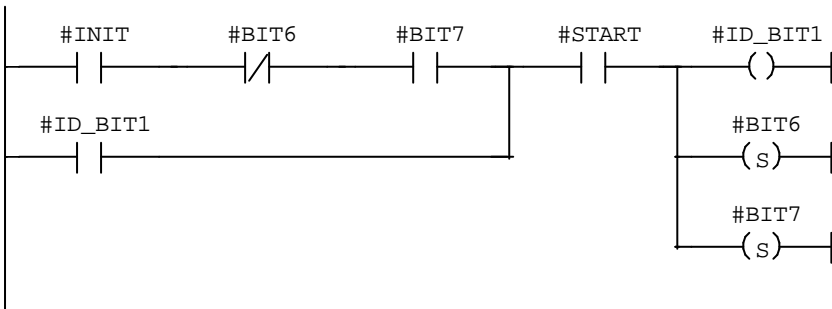

FB1 - <offline>

" "

Name: Family:
Author: Version: 0.1
 Block version: 2
Time stamp Code: 15-08-2001 14:25:12
Interface: 15-08-2001 14:22:54
Lengths (block/logic/data): 00832 00644 00012

Address	Declaration	Name	Type	Initial value	Comment
0.0	in	GO	BOOL	FALSE	
0.1	in	RESET	BOOL	FALSE	
0.2	in	C_Q	BOOL	FALSE	
1.0	in	IBYTE0	BYTE	B#16#0	
2.0	in	COMMAND	INT	0	
4.0	in	DATA	DINT	L#0	
8.0	in	USERDB	BLOCK_DB		
10.0	in	TIM0	TIMER		
12.0	in	TIM1	TIMER		
14.0	out	FEJL	BOOL	FALSE	
16.0	out	QCOMMAND	INT	0	
18.0	out	QDATA	DINT	L#0	
	in_out				
22.0	stat	GENSTART	BOOL	FALSE	
22.1	stat	GO_DONE	BOOL	FALSE	
22.2	stat	DONE	BOOL	FALSE	
22.3	stat	OSR1	BOOL	FALSE	
22.4	stat	OSR2	BOOL	FALSE	
22.5	stat	OSR3	BOOL	FALSE	
22.6	stat	OSR4	BOOL	FALSE	
22.7	stat	OSR5	BOOL	FALSE	
23.0	stat	START	BOOL	FALSE	
23.1	stat	INIT	BOOL	FALSE	
23.2	stat	ID_BIT0	BOOL	FALSE	
23.3	stat	ID_BIT1	BOOL	FALSE	
23.4	stat	ID_BIT2	BOOL	FALSE	
23.5	stat	ID_BIT3	BOOL	FALSE	
23.6	stat	BIT6	BOOL	FALSE	
23.7	stat	BIT7	BOOL	FALSE	
	temp				

Block: FB1

Network: 1

Network: 2

Network: 3

Network: 4

Network: 5

Network: 6

Network: 7

Network: 8

Network: 9

Network: 10

Network: 11

Network: 12

Network: 13

Network: 14

Network: 15

Network: 16