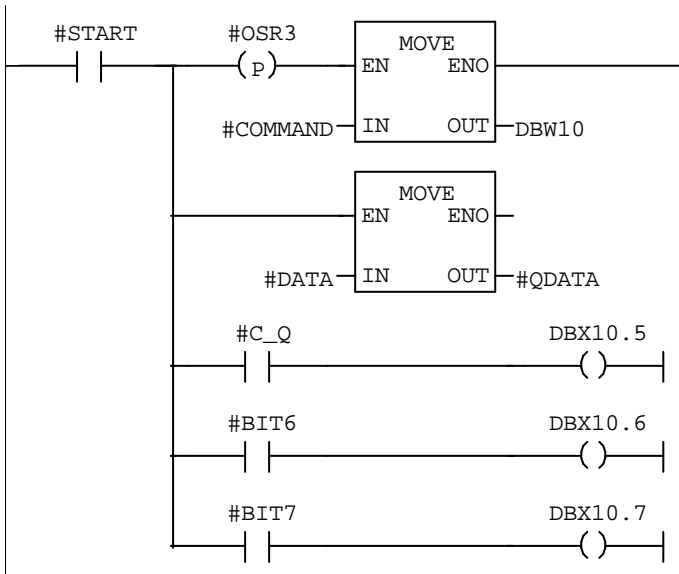

FB1 - <offline>

" "

Name: Family:
Author: Version: 0.1
 Block version: 2
Time stamp Code: 15-08-2001 14:25:12
Interface: 15-08-2001 14:22:54
Lengths (block/logic/data): 00832 00644 00012

Address	Declaration	Name	Type	Initial value	Comment
0.0	in	GO	BOOL	FALSE	
0.1	in	RESET	BOOL	FALSE	
0.2	in	C_Q	BOOL	FALSE	
1.0	in	IBYTE0	BYTE	B#16#0	
2.0	in	COMMAND	INT	0	
4.0	in	DATA	DINT	L#0	
8.0	in	USERDB	BLOCK_DB		
10.0	in	TIM0	TIMER		
12.0	in	TIM1	TIMER		
14.0	out	FEJL	BOOL	FALSE	
16.0	out	QCOMMAND	INT	0	
18.0	out	QDATA	DINT	L#0	
	in_out				
22.0	stat	GENSTART	BOOL	FALSE	
22.1	stat	GO_DONE	BOOL	FALSE	
22.2	stat	DONE	BOOL	FALSE	
22.3	stat	OSR1	BOOL	FALSE	
22.4	stat	OSR2	BOOL	FALSE	
22.5	stat	OSR3	BOOL	FALSE	
22.6	stat	OSR4	BOOL	FALSE	
22.7	stat	OSR5	BOOL	FALSE	
23.0	stat	START	BOOL	FALSE	
23.1	stat	INIT	BOOL	FALSE	
23.2	stat	ID_BIT0	BOOL	FALSE	
23.3	stat	ID_BIT1	BOOL	FALSE	
23.4	stat	ID_BIT2	BOOL	FALSE	
23.5	stat	ID_BIT3	BOOL	FALSE	
23.6	stat	BIT6	BOOL	FALSE	
23.7	stat	BIT7	BOOL	FALSE	
	temp				

Block: FB1

Network: 1

Network: 2

Network: 3

Network: 4

Network: 5

Network: 6

Network: 7

Network: 8

Network: 9

Network: 10

Network: 11

Network: 12

Network: 13

Network: 14

Network: 15

Network: 16