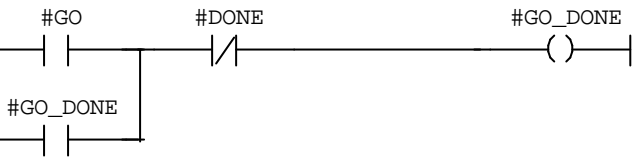

FB1 - <offline>

" "

Name: Family:
Author: Version: 0.1
 Block version: 2
Time stamp Code: 15-08-2001 14:25:12
Interface: 15-08-2001 14:22:54
Lengths (block/logic/data): 00832 00644 00012

Address	Declaration	Name	Type	Initial value	Comment
0.0	in	GO	BOOL	FALSE	
0.1	in	RESET	BOOL	FALSE	
0.2	in	C_Q	BOOL	FALSE	
1.0	in	IBYTE0	BYTE	B#16#0	
2.0	in	COMMAND	INT	0	
4.0	in	DATA	DINT	L#0	
8.0	in	USERDB	BLOCK_DB		
10.0	in	TIM0	TIMER		
12.0	in	TIM1	TIMER		
14.0	out	FEJL	BOOL	FALSE	
16.0	out	QCOMMAND	INT	0	
18.0	out	QDATA	DINT	L#0	
	in_out				
22.0	stat	GENSTART	BOOL	FALSE	
22.1	stat	GO_DONE	BOOL	FALSE	
22.2	stat	DONE	BOOL	FALSE	
22.3	stat	OSR1	BOOL	FALSE	
22.4	stat	OSR2	BOOL	FALSE	
22.5	stat	OSR3	BOOL	FALSE	
22.6	stat	OSR4	BOOL	FALSE	
22.7	stat	OSR5	BOOL	FALSE	
23.0	stat	START	BOOL	FALSE	
23.1	stat	INIT	BOOL	FALSE	
23.2	stat	ID_BIT0	BOOL	FALSE	
23.3	stat	ID_BIT1	BOOL	FALSE	
23.4	stat	ID_BIT2	BOOL	FALSE	
23.5	stat	ID_BIT3	BOOL	FALSE	
23.6	stat	BIT6	BOOL	FALSE	
23.7	stat	BIT7	BOOL	FALSE	
	temp				

Block: FB1

Network: 1

Network: 2

Network: 3

Network: 4

Network: 5

Network: 6

Network: 7