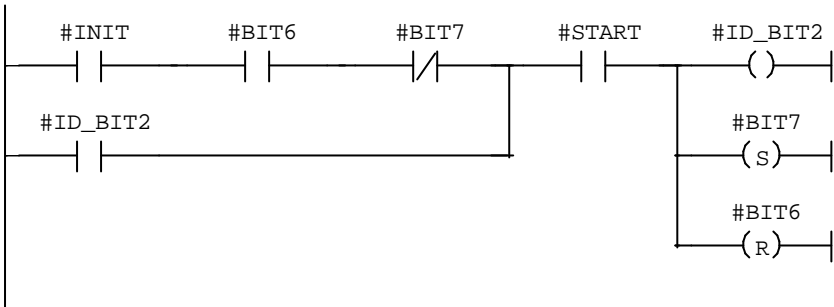

FB1 - <offline>

" "

Name: Family:
Author: Version: 0.1
 Block version: 2
Time stamp Code: 15-08-2001 14:25:12
Interface: 15-08-2001 14:22:54
Lengths (block/logic/data): 00832 00644 00012

Address	Declaration	Name	Type	Initial value	Comment
0.0	in	GO	BOOL	FALSE	
0.1	in	RESET	BOOL	FALSE	
0.2	in	C_Q	BOOL	FALSE	
1.0	in	IBYTE0	BYTE	B#16#0	
2.0	in	COMMAND	INT	0	
4.0	in	DATA	DINT	L#0	
8.0	in	USERDB	BLOCK_DB		
10.0	in	TIM0	TIMER		
12.0	in	TIM1	TIMER		
14.0	out	FEJL	BOOL	FALSE	
16.0	out	QCOMMAND	INT	0	
18.0	out	QDATA	DINT	L#0	
	in_out				
22.0	stat	GENSTART	BOOL	FALSE	
22.1	stat	GO_DONE	BOOL	FALSE	
22.2	stat	DONE	BOOL	FALSE	
22.3	stat	OSR1	BOOL	FALSE	
22.4	stat	OSR2	BOOL	FALSE	
22.5	stat	OSR3	BOOL	FALSE	
22.6	stat	OSR4	BOOL	FALSE	
22.7	stat	OSR5	BOOL	FALSE	
23.0	stat	START	BOOL	FALSE	
23.1	stat	INIT	BOOL	FALSE	
23.2	stat	ID_BIT0	BOOL	FALSE	
23.3	stat	ID_BIT1	BOOL	FALSE	
23.4	stat	ID_BIT2	BOOL	FALSE	
23.5	stat	ID_BIT3	BOOL	FALSE	
23.6	stat	BIT6	BOOL	FALSE	
23.7	stat	BIT7	BOOL	FALSE	
	temp				

Block: FB1

Network: 1

Network: 2

Network: 3

Network: 4

Network: 5

Network: 6

Network: 7

Network: 8

Network: 9

Network: 10

Network: 11

Network: 12

Network: 13

Network: 14

Network: 15

Network: 16