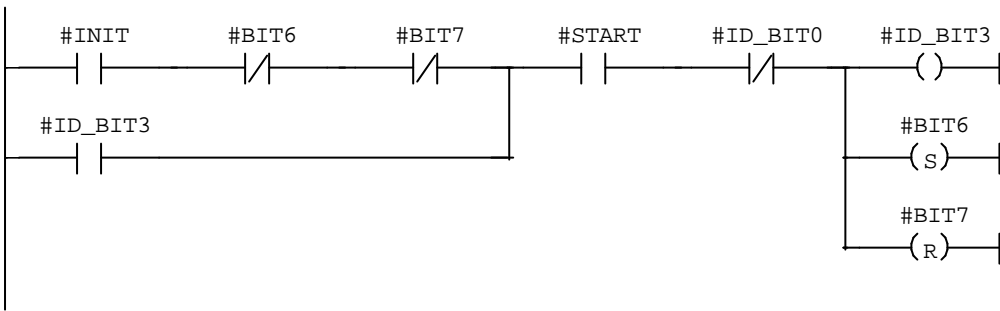

FB1 - <offline>

" "

Name: Family:
Author: Version: 0.1
 Block version: 2
Time stamp Code: 15-08-2001 14:25:12
Interface: 15-08-2001 14:22:54
Lengths (block/logic/data): 00832 00644 00012

Address	Declaration	Name	Type	Initial value	Comment
0.0	in	GO	BOOL	FALSE	
0.1	in	RESET	BOOL	FALSE	
0.2	in	C_Q	BOOL	FALSE	
1.0	in	IBYTE0	BYTE	B#16#0	
2.0	in	COMMAND	INT	0	
4.0	in	DATA	DINT	L#0	
8.0	in	USERDB	BLOCK_DB		
10.0	in	TIM0	TIMER		
12.0	in	TIM1	TIMER		
14.0	out	FEJL	BOOL	FALSE	
16.0	out	QCOMMAND	INT	0	
18.0	out	QDATA	DINT	L#0	
	in_out				
22.0	stat	GENSTART	BOOL	FALSE	
22.1	stat	GO_DONE	BOOL	FALSE	
22.2	stat	DONE	BOOL	FALSE	
22.3	stat	OSR1	BOOL	FALSE	
22.4	stat	OSR2	BOOL	FALSE	
22.5	stat	OSR3	BOOL	FALSE	
22.6	stat	OSR4	BOOL	FALSE	
22.7	stat	OSR5	BOOL	FALSE	
23.0	stat	START	BOOL	FALSE	
23.1	stat	INIT	BOOL	FALSE	
23.2	stat	ID_BIT0	BOOL	FALSE	
23.3	stat	ID_BIT1	BOOL	FALSE	
23.4	stat	ID_BIT2	BOOL	FALSE	
23.5	stat	ID_BIT3	BOOL	FALSE	
23.6	stat	BIT6	BOOL	FALSE	
23.7	stat	BIT7	BOOL	FALSE	
	temp				

Block: FB1

Network: 1

Network: 2

Network: 3

Network: 4

Network: 5

Network: 6

Network: 7

Network: 8

Network: 9

Network: 10

Network: 11

Network: 12

Network: 13

Network: 14

Network: 15

Network: 16