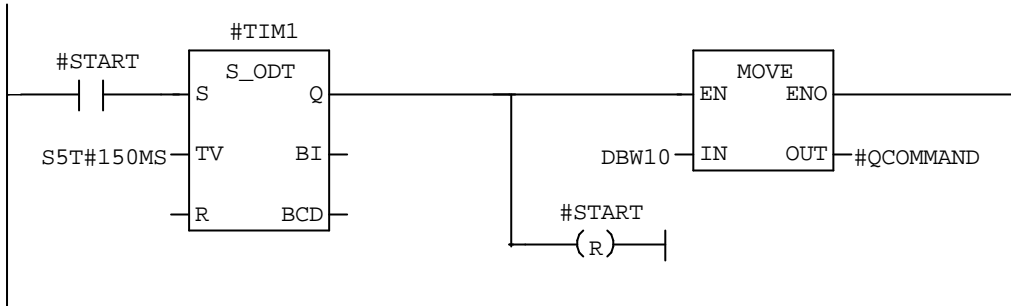

FB1 - <offline>

" "

Name: Family:
Author: Version: 0.1
 Block version: 2
Time stamp Code: 15-08-2001 14:25:12
Interface: 15-08-2001 14:22:54
Lengths (block/logic/data): 00832 00644 00012

Address	Declaration	Name	Type	Initial value	Comment
0.0	in	GO	BOOL	FALSE	
0.1	in	RESET	BOOL	FALSE	
0.2	in	C_Q	BOOL	FALSE	
1.0	in	IBYTE0	BYTE	B#16#0	
2.0	in	COMMAND	INT	0	
4.0	in	DATA	DINT	L#0	
8.0	in	USERDB	BLOCK_DB		
10.0	in	TIM0	TIMER		
12.0	in	TIM1	TIMER		
14.0	out	FEJL	BOOL	FALSE	
16.0	out	QCOMMAND	INT	0	
18.0	out	QDATA	DINT	L#0	
	in_out				
22.0	stat	GENSTART	BOOL	FALSE	
22.1	stat	GO_DONE	BOOL	FALSE	
22.2	stat	DONE	BOOL	FALSE	
22.3	stat	OSR1	BOOL	FALSE	
22.4	stat	OSR2	BOOL	FALSE	
22.5	stat	OSR3	BOOL	FALSE	
22.6	stat	OSR4	BOOL	FALSE	
22.7	stat	OSR5	BOOL	FALSE	
23.0	stat	START	BOOL	FALSE	
23.1	stat	INIT	BOOL	FALSE	
23.2	stat	ID_BIT0	BOOL	FALSE	
23.3	stat	ID_BIT1	BOOL	FALSE	
23.4	stat	ID_BIT2	BOOL	FALSE	
23.5	stat	ID_BIT3	BOOL	FALSE	
23.6	stat	BIT6	BOOL	FALSE	
23.7	stat	BIT7	BOOL	FALSE	
	temp				

Block: FB1

Network: 1

Network: 2

Network: 3

Network: 4

Network: 5

Network: 6

Network: 7

Network: 8

Network: 9

Network: 10

Network: 11

Network: 12

Network: 13

Network: 14

Network: 15

Network: 16