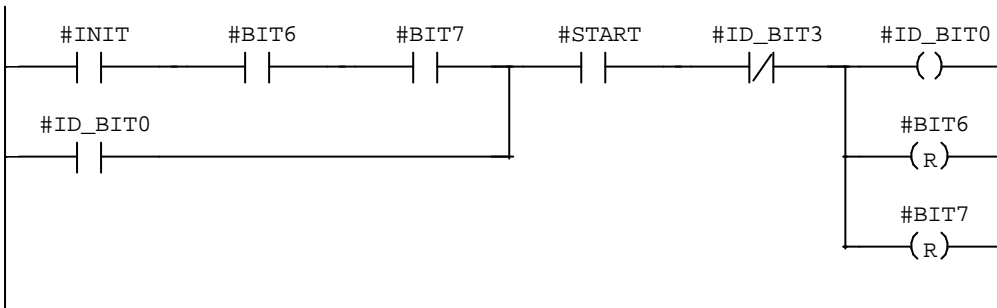

FB1 - <offline>

" "

Name: Family:
Author: Version: 0.1
 Block version: 2
Time stamp Code: 15-08-2001 14:25:12
Interface: 15-08-2001 14:22:54
Lengths (block/logic/data): 00832 00644 00012

Address	Declaration	Name	Type	Initial value	Comment
0.0	in	GO	BOOL	FALSE	
0.1	in	RESET	BOOL	FALSE	
0.2	in	C_Q	BOOL	FALSE	
1.0	in	IBYTE0	BYTE	B#16#0	
2.0	in	COMMAND	INT	0	
4.0	in	DATA	DINT	L#0	
8.0	in	USERDB	BLOCK_DB		
10.0	in	TIM0	TIMER		
12.0	in	TIM1	TIMER		
14.0	out	FEJL	BOOL	FALSE	
16.0	out	QCOMMAND	INT	0	
18.0	out	QDATA	DINT	L#0	
	in_out				
22.0	stat	GENSTART	BOOL	FALSE	
22.1	stat	GO_DONE	BOOL	FALSE	
22.2	stat	DONE	BOOL	FALSE	
22.3	stat	OSR1	BOOL	FALSE	
22.4	stat	OSR2	BOOL	FALSE	
22.5	stat	OSR3	BOOL	FALSE	
22.6	stat	OSR4	BOOL	FALSE	
22.7	stat	OSR5	BOOL	FALSE	
23.0	stat	START	BOOL	FALSE	
23.1	stat	INIT	BOOL	FALSE	
23.2	stat	ID_BIT0	BOOL	FALSE	
23.3	stat	ID_BIT1	BOOL	FALSE	
23.4	stat	ID_BIT2	BOOL	FALSE	
23.5	stat	ID_BIT3	BOOL	FALSE	
23.6	stat	BIT6	BOOL	FALSE	
23.7	stat	BIT7	BOOL	FALSE	
	temp				

Block: FB1

Network: 1

Network: 2

Network: 3

Network: 4

Network: 5

Network: 6

Network: 7

Network: 8

Network: 9

Network: 10

Network: 11

Network: 12

Network: 13

Network: 14

Network: 15