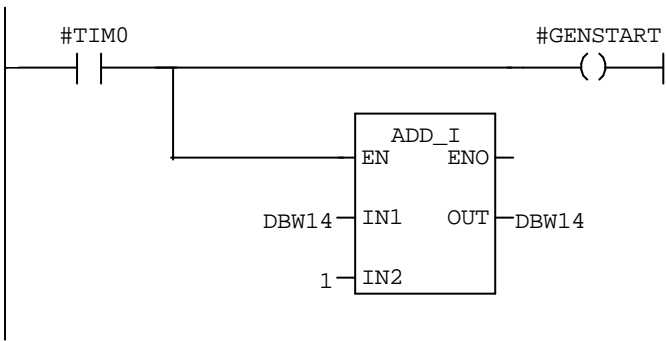

FB1 - <offline>

" "

Name: Family:
Author: Version: 0.1
 Block version: 2
Time stamp Code: 15-08-2001 14:25:12
Interface: 15-08-2001 14:22:54
Lengths (block/logic/data): 00832 00644 00012

Address	Declaration	Name	Type	Initial value	Comment
0.0	in	GO	BOOL	FALSE	
0.1	in	RESET	BOOL	FALSE	
0.2	in	C_Q	BOOL	FALSE	
1.0	in	IBYTE0	BYTE	B#16#0	
2.0	in	COMMAND	INT	0	
4.0	in	DATA	DINT	L#0	
8.0	in	USERDB	BLOCK_DB		
10.0	in	TIM0	TIMER		
12.0	in	TIM1	TIMER		
14.0	out	FEJL	BOOL	FALSE	
16.0	out	QCOMMAND	INT	0	
18.0	out	QDATA	DINT	L#0	
	in_out				
22.0	stat	GENSTART	BOOL	FALSE	
22.1	stat	GO_DONE	BOOL	FALSE	
22.2	stat	DONE	BOOL	FALSE	
22.3	stat	OSR1	BOOL	FALSE	
22.4	stat	OSR2	BOOL	FALSE	
22.5	stat	OSR3	BOOL	FALSE	
22.6	stat	OSR4	BOOL	FALSE	
22.7	stat	OSR5	BOOL	FALSE	
23.0	stat	START	BOOL	FALSE	
23.1	stat	INIT	BOOL	FALSE	
23.2	stat	ID_BIT0	BOOL	FALSE	
23.3	stat	ID_BIT1	BOOL	FALSE	
23.4	stat	ID_BIT2	BOOL	FALSE	
23.5	stat	ID_BIT3	BOOL	FALSE	
23.6	stat	BIT6	BOOL	FALSE	
23.7	stat	BIT7	BOOL	FALSE	
	temp				

Block: FB1

Network: 1

Network: 2

Network: 3

Network: 4

Network: 5

Network: 6

Network: 7

Network: 8

Network: 9

Network: 10

Network: 11

Network: 12

Network: 13

Network: 14

Network: 15

Network: 16