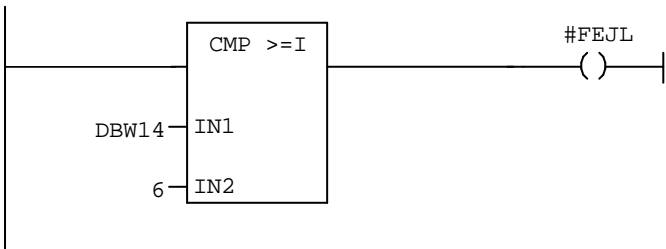

FB1 - <offline>

" "

Name: Family:
Author: Version: 0.1
 Block version: 2
Time stamp Code: 15-08-2001 14:25:12
Interface: 15-08-2001 14:22:54
Lengths (block/logic/data): 00832 00644 00012

Address	Declaration	Name	Type	Initial value	Comment
0.0	in	GO	BOOL	FALSE	
0.1	in	RESET	BOOL	FALSE	
0.2	in	C_Q	BOOL	FALSE	
1.0	in	IBYTE0	BYTE	B#16#0	
2.0	in	COMMAND	INT	0	
4.0	in	DATA	DINT	L#0	
8.0	in	USERDB	BLOCK_DB		
10.0	in	TIM0	TIMER		
12.0	in	TIM1	TIMER		
14.0	out	FEJL	BOOL	FALSE	
16.0	out	QCOMMAND	INT	0	
18.0	out	QDATA	DINT	L#0	
	in_out				
22.0	stat	GENSTART	BOOL	FALSE	
22.1	stat	GO_DONE	BOOL	FALSE	
22.2	stat	DONE	BOOL	FALSE	
22.3	stat	OSR1	BOOL	FALSE	
22.4	stat	OSR2	BOOL	FALSE	
22.5	stat	OSR3	BOOL	FALSE	
22.6	stat	OSR4	BOOL	FALSE	
22.7	stat	OSR5	BOOL	FALSE	
23.0	stat	START	BOOL	FALSE	
23.1	stat	INIT	BOOL	FALSE	
23.2	stat	ID_BIT0	BOOL	FALSE	
23.3	stat	ID_BIT1	BOOL	FALSE	
23.4	stat	ID_BIT2	BOOL	FALSE	
23.5	stat	ID_BIT3	BOOL	FALSE	
23.6	stat	BIT6	BOOL	FALSE	
23.7	stat	BIT7	BOOL	FALSE	
	temp				

Block: FB1

Network: 1

Network: 2

Network: 3

Network: 4

Network: 5

Network: 6

Network: 7

Network: 8

Network: 9

Network: 10

Network: 11

Network: 12

Network: 13

Network: 14

Network: 15