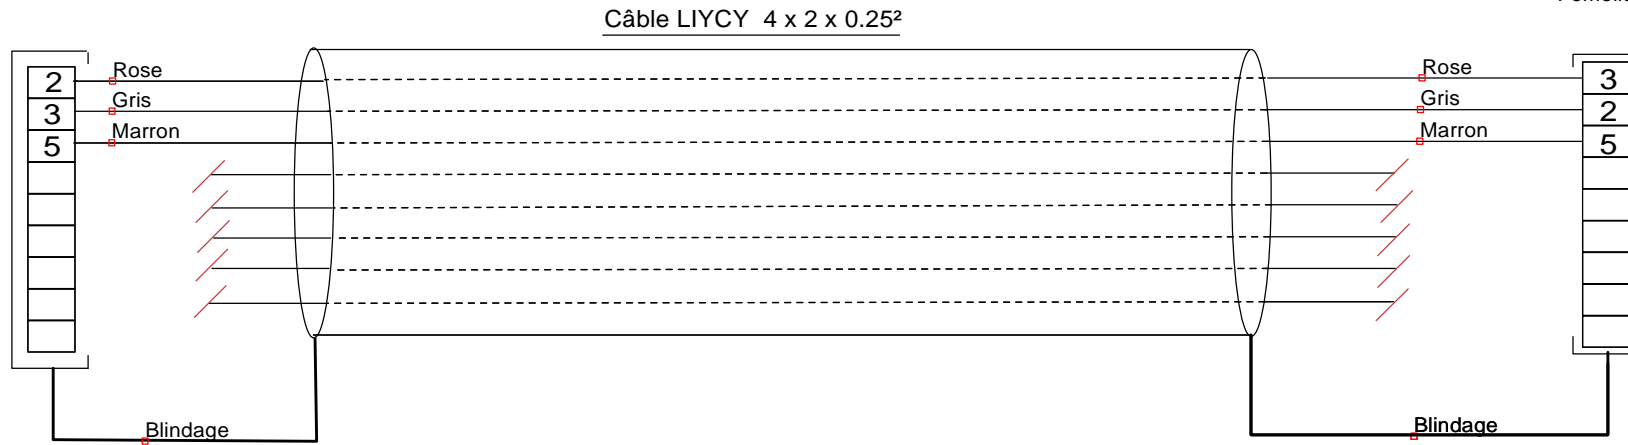

Schéma de câblage Com TT230 - ServoPAC

SubD 9pts
Femelle

SubD 9pts
Femelle

Title		
Cable Communication TT230		
Author		
S. HUGEL Transtechnik		
File	Document	
Câble ServoPac\Divers\TT230_cable_RS232.dsn	1	
Revision	Date	Sheets
1.0	09/06/2010	1 of 1